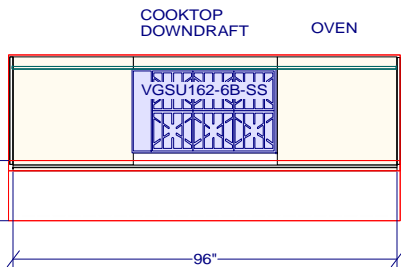

SINK DISHWASHER SINK MICROWAVE DRAWER WARMING DRAWER

COOKTOP DOWNDRAFT OVEN

VGSU162-6B-SS

15"

96"

REFRIGERATOR

R1