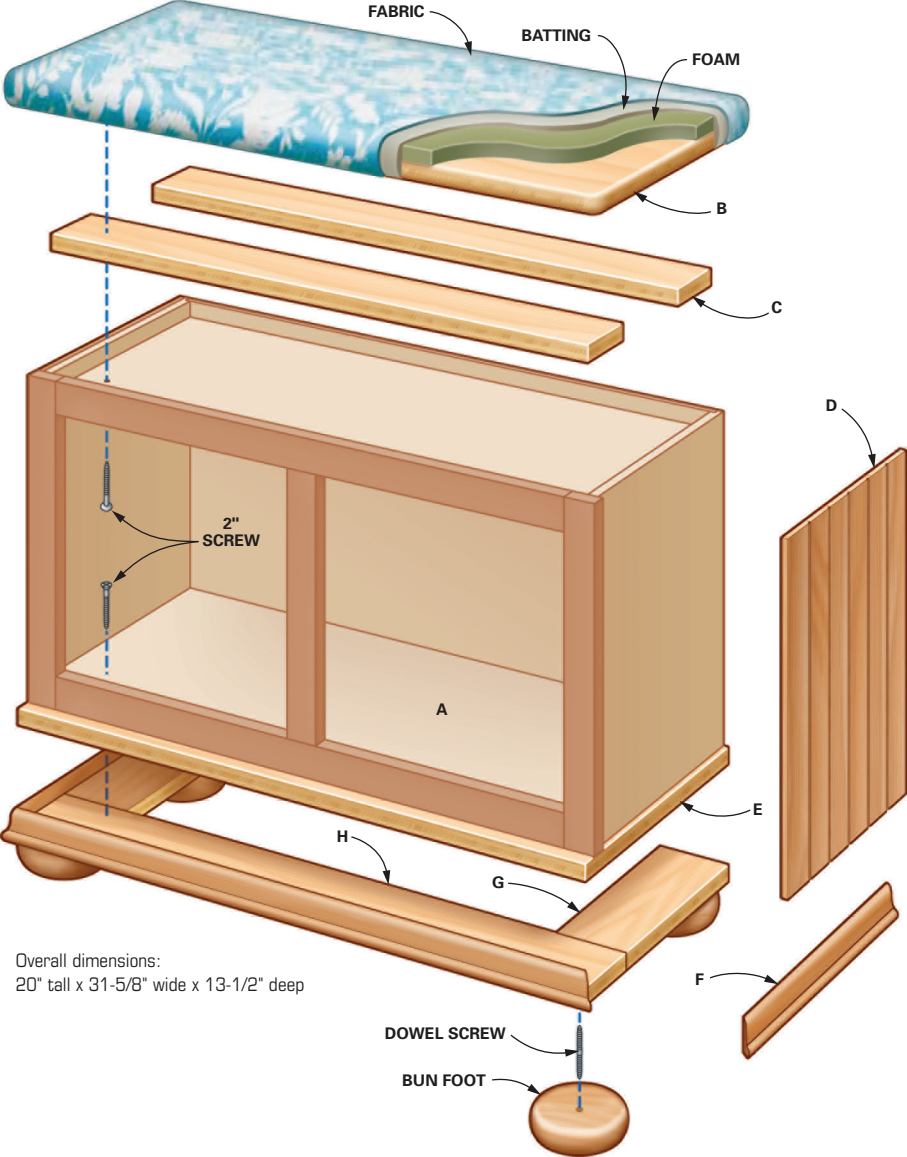

# Figure C

## Entry bench

Overall dimensions:  
20" tall x 31-5/8" wide x 13-1/2" deep