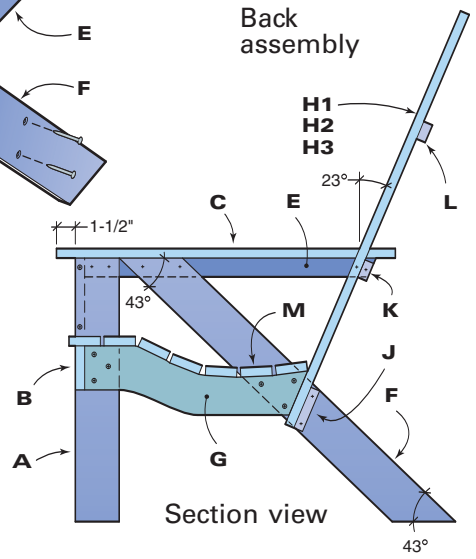

1" DEEP NOTCH:
LOCATE POSITION
FROM SLAT H3

Back assembly

Section view

Chair

Seat brace pattern

Arm pattern

Love seat

Leg pattern