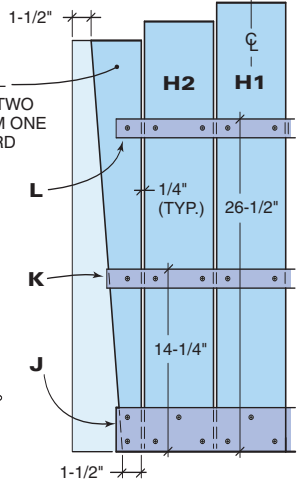

1" DEEP NOTCH:
LOCATE POSITION
FROM SLAT H3

Back assembly

Section view

Chair

Seat brace pattern

Arm pattern

Love seat

Leg pattern