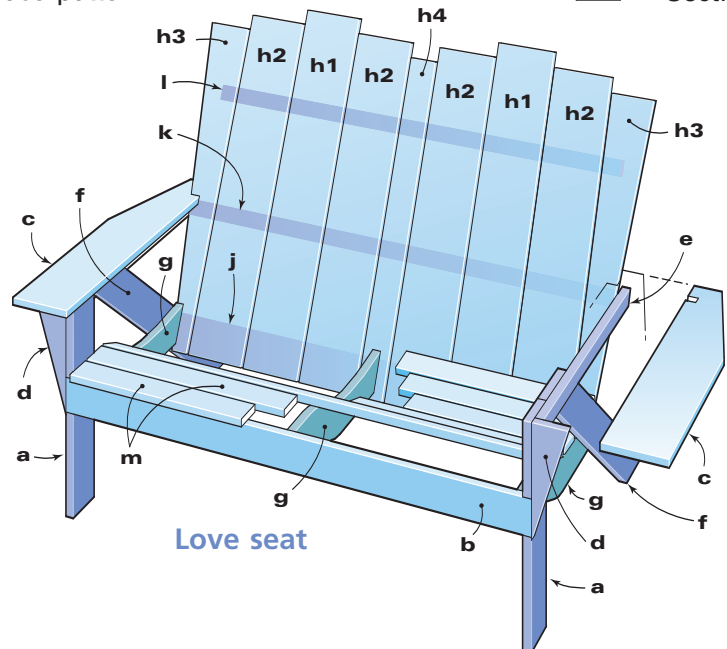

1" DEEP NOTCH:
LOCATE POSITION
FROM SLAT H3

Back assembly

Section view

Chair

Seat brace pattern

Arm pattern

Love seat

Leg pattern