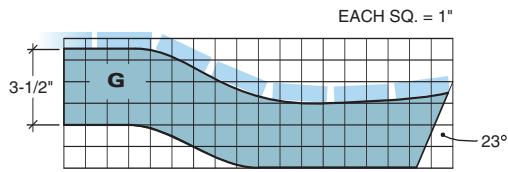

1" DEEP NOTCH:
LOCATE POSITION
FROM SLAT H3

Back assembly

Section view

Chair

Seat brace pattern

Arm pattern

Love seat

Leg pattern