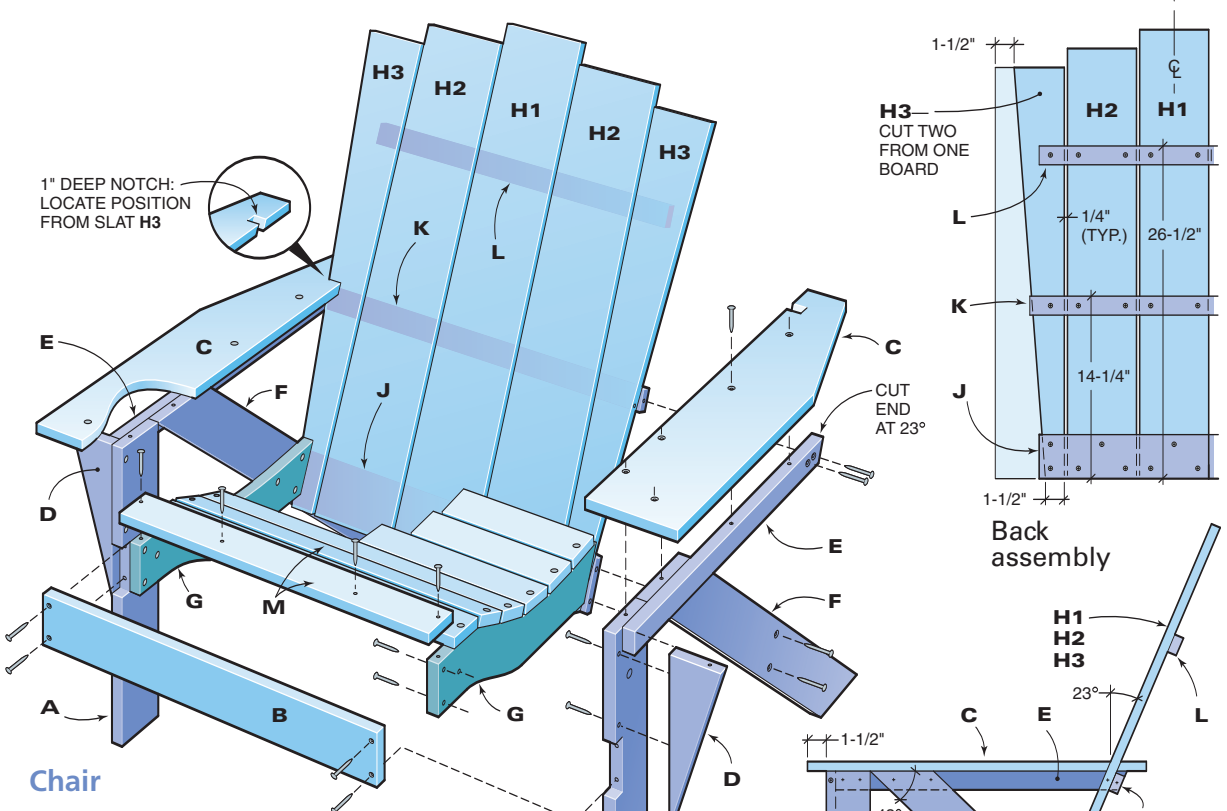

1" DEEP NOTCH:
LOCATE POSITION
FROM SLAT H3

Back assembly

Section view

Chair

Seat brace pattern

Arm pattern

Love seat

Leg pattern