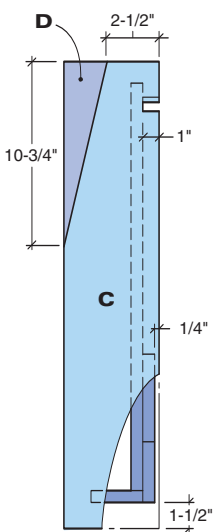

1" DEEP NOTCH:
LOCATE POSITION
FROM SLAT H3

Back assembly

Section view

Chair

Seat brace pattern

Arm pattern

Love seat

Leg pattern