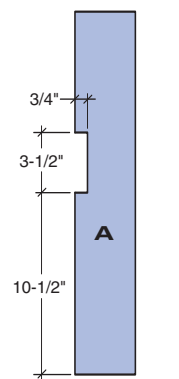

1" DEEP NOTCH:
LOCATE POSITION
FROM SLAT H3

Back assembly

Section view

Chair

Seat brace pattern

Arm pattern

Love seat

Leg pattern