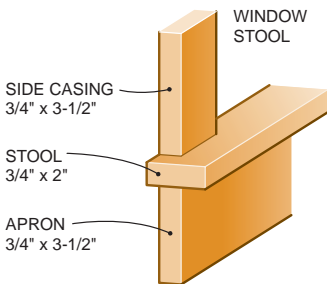

Trim Details

COVE

PLATE RAIL

CASING

BASEBOARD