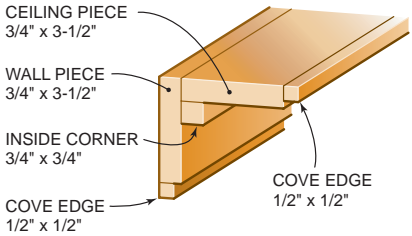

Trim Details

COVE

PLATE RAIL

CASING

BASEBOARD