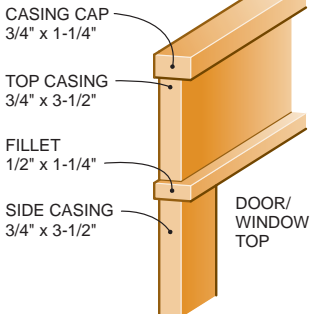

Trim Details

COVE

PLATE RAIL

CASING

BASEBOARD