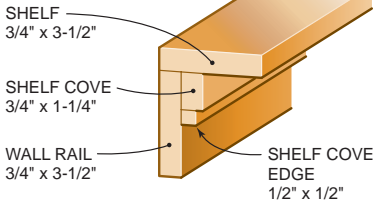

Trim Details

COVE

PLATE RAIL

CASING

BASEBOARD